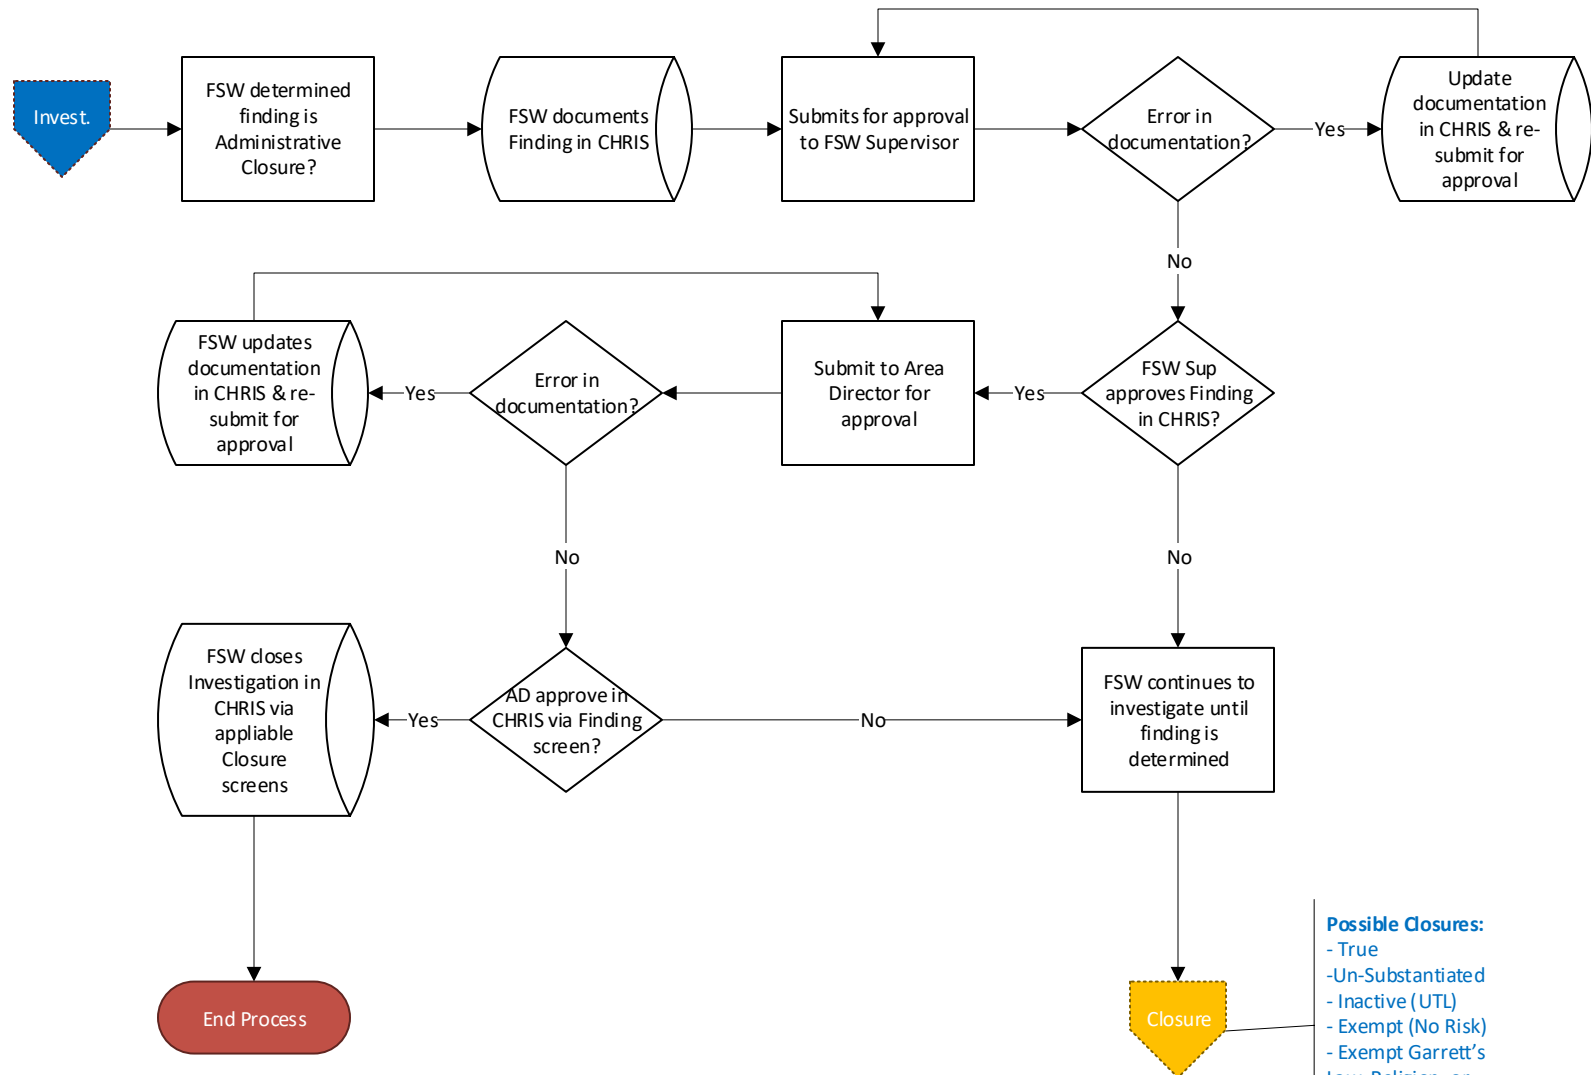

Investigations – DCFS County

- Possible Closures:**
- True
 - Un-Substantiated
 - Inactive (UTL)
 - Exempt (No Risk)
 - Exempt Garrett's Law, Religion, or Underaged
 - Juvenile Aggressor

Note 3-Tier Review:
FSW to Supervisor to Area Director