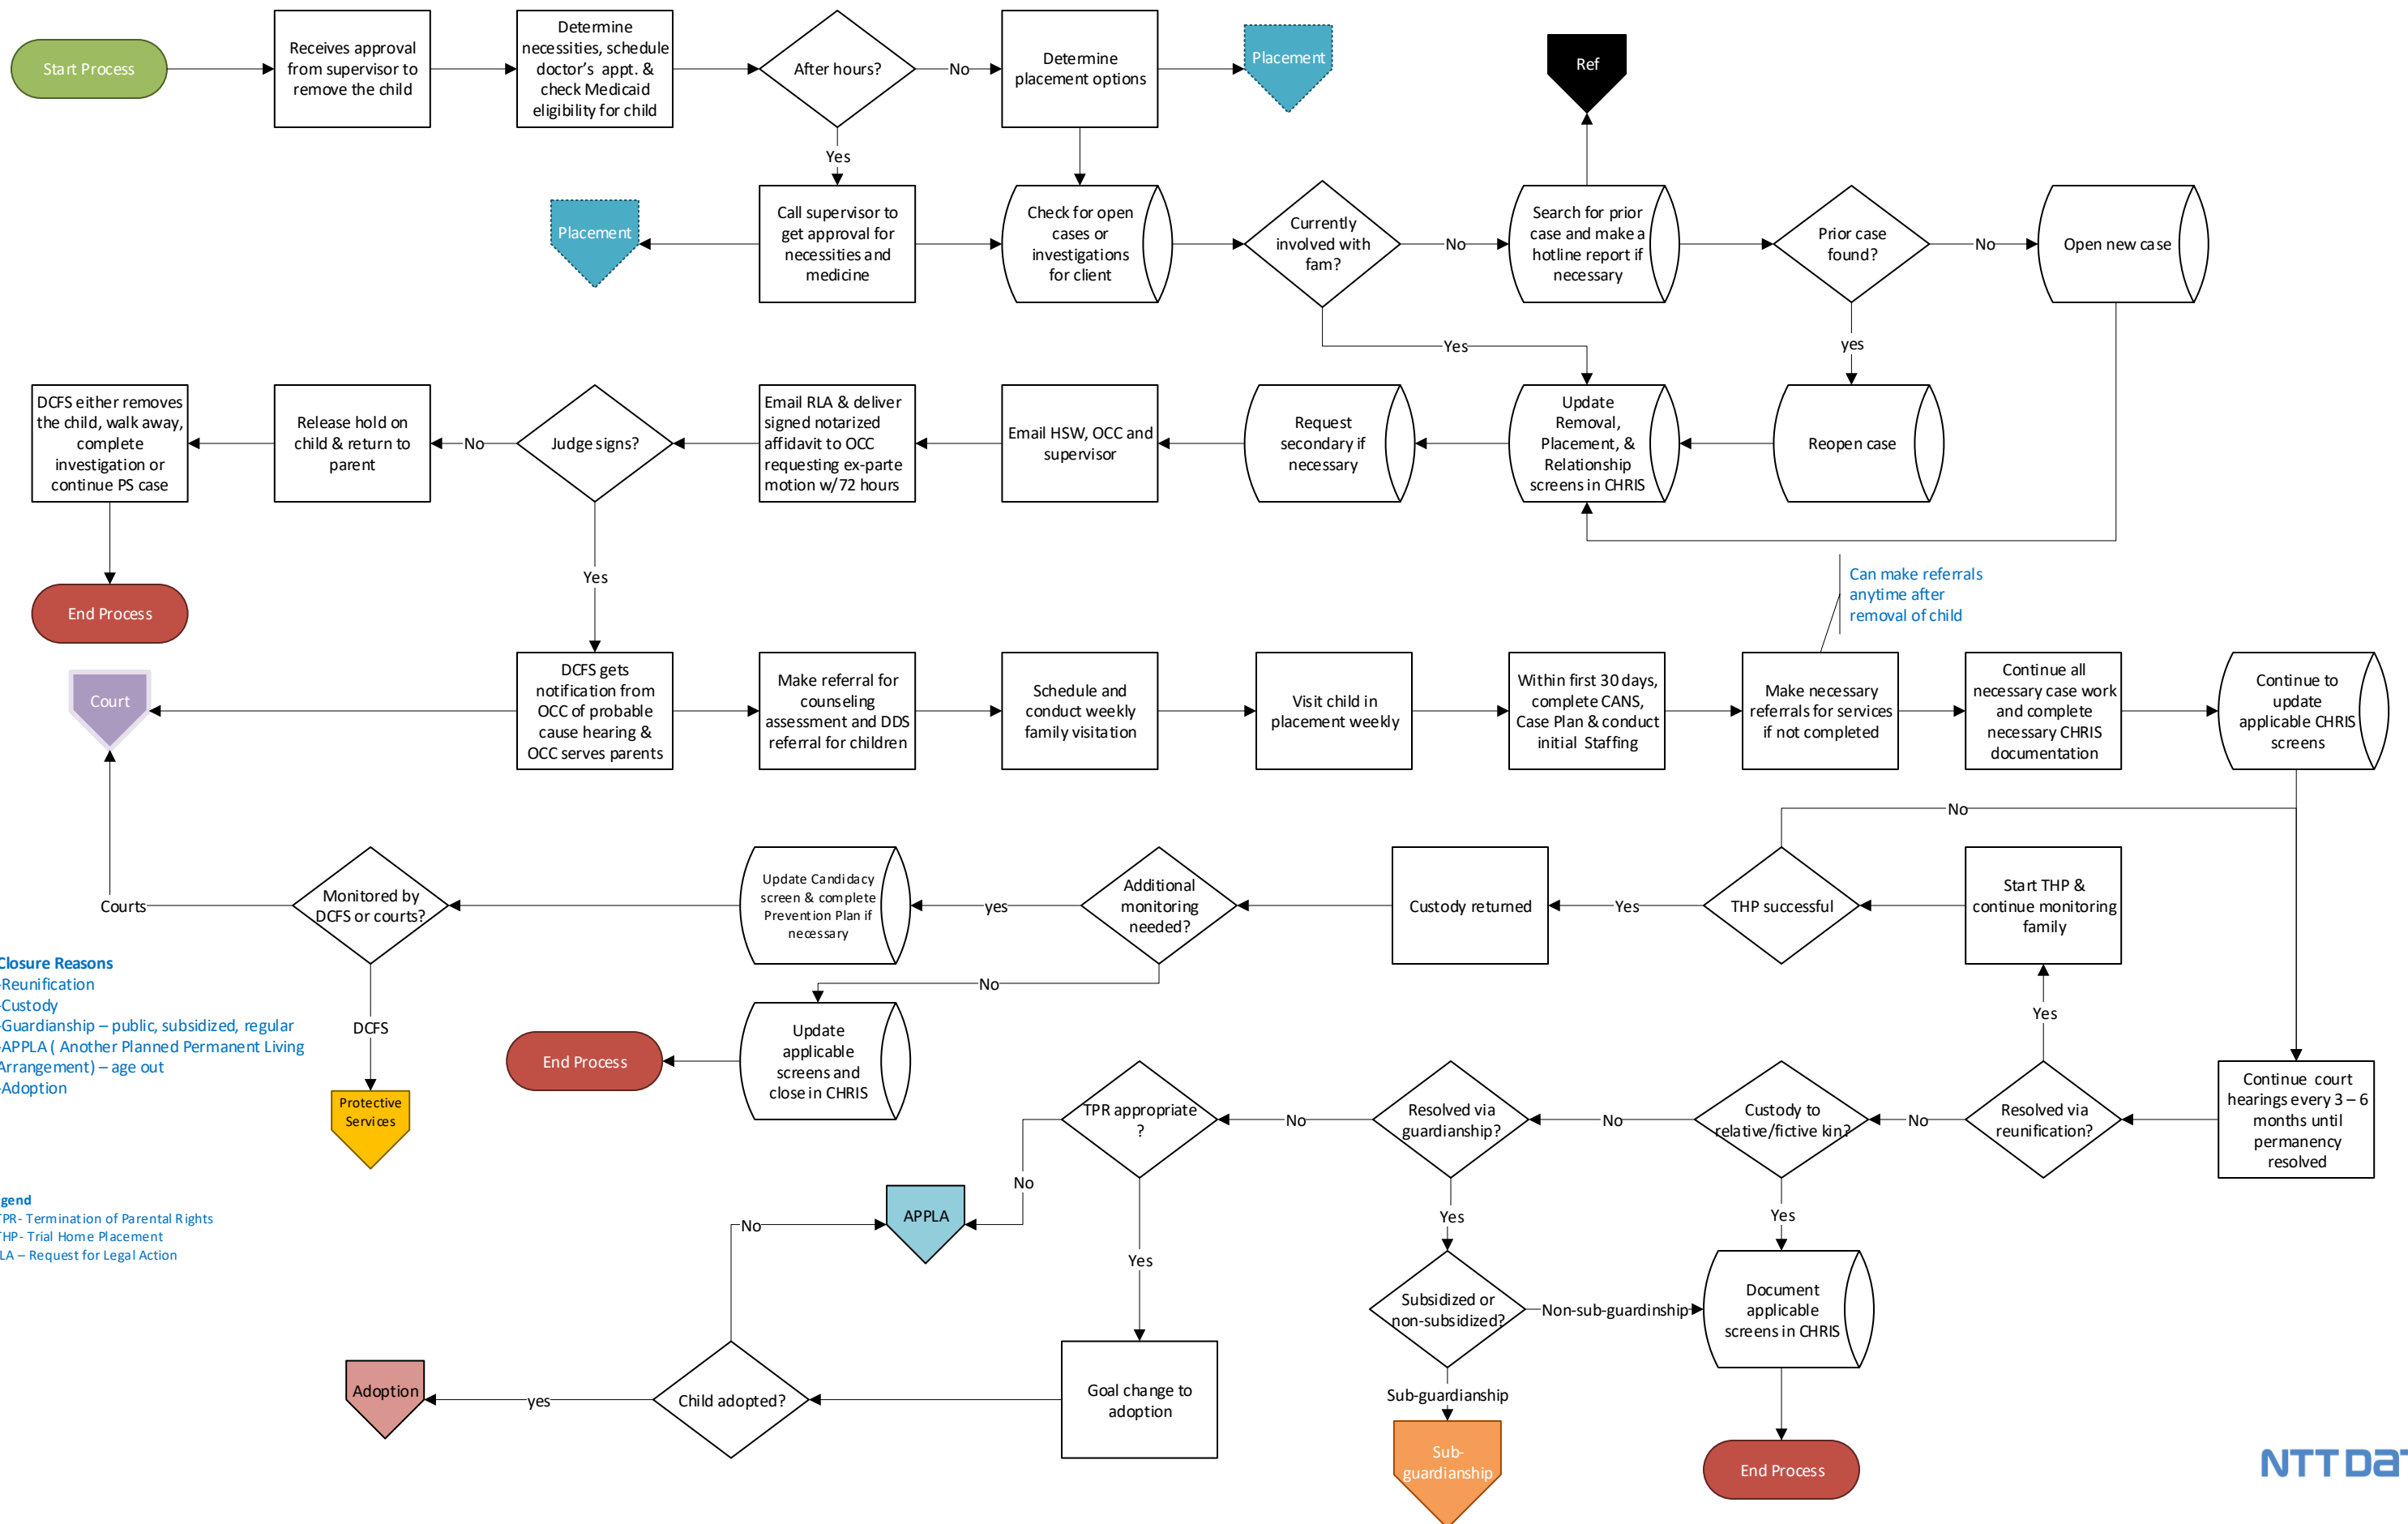

FSW

Closure Reasons
 -Reunification
 -Custody
 -Guardianship – public, subsidized, regular
 -APPLA (Another Planned Permanent Living Arrangement) – age out
 -Adoption

Legend
 - TPR- Termination of Parental Rights
 - THP- Trial Home Placement
 - RLA – Request for Legal Action